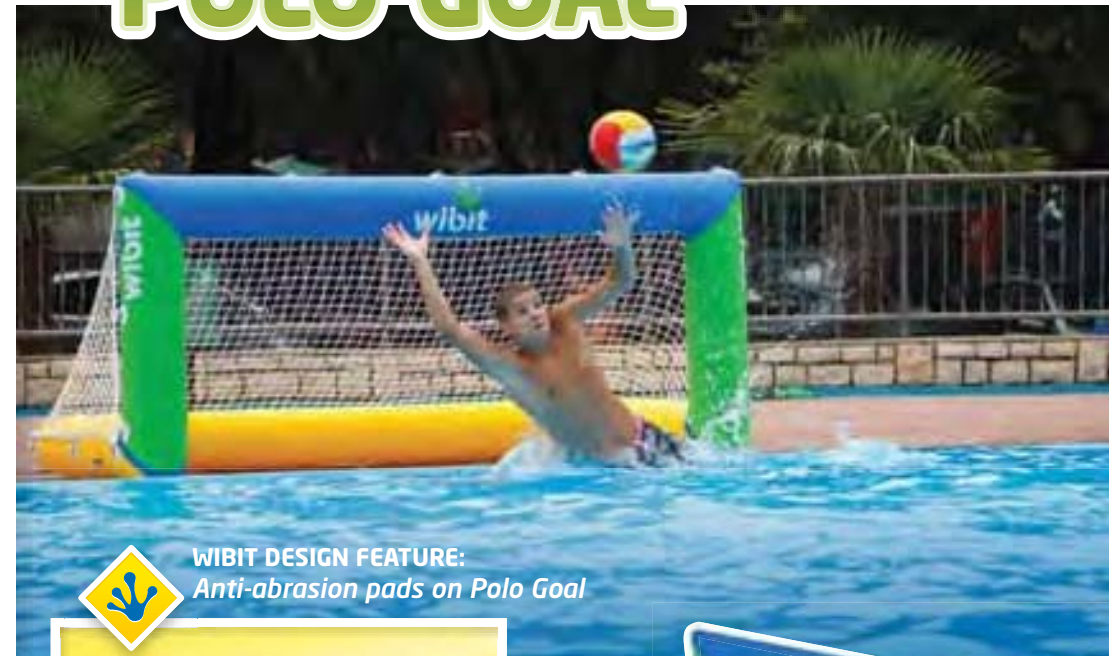

Billboard: (L x W x H)
4.75m x 1.2 x 1.0
(15.6ft x 3.9 x 3.3)

BILLBOARD

KAYAK

Kayak: (L x W x H) 1.8m x 1.0 x 0.5
(5.9ft x 3.3 x 1.6)

KAYAK POLO

Kayak Polo (Net): (L x W x H)
1.1m x 1.5 x 2.0 (3.6ft x 4.9 x 6.6)

WIBIT DESIGN FEATURE:
Anti-abrasion pads on Polo Goal

Polo Goal: (L x W x H) 1.2m x 2.6 x 1.1
(3.9ft x 8.5 x 3.6)

SAFETY BUOY

Safety Buoy: (L x W x H) 4.5m x 0.25 x 0.25
(14.8ft x 0.8 x 0.8)

WIBIT SAFETY FEATURE:
The bright yellow Wibit Safety Buoys create a high visibility perimeter that brings added safety to your beach or pool.