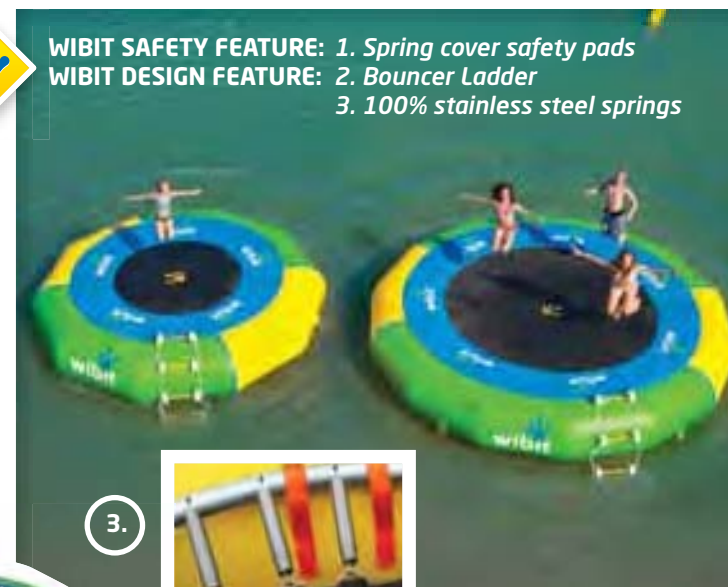

WIBIT SAFETY FEATURE: 1. Spring cover safety pads
WIBIT DESIGN FEATURE: 2. Bouncer Ladder
3. 100% stainless steel springs

Expand the fun on your Wibit+ Bouncer
Add the Roller, Flipper or Slider to your XXL or XL Bouncer and create a whole new range of activities for your guests. From testing your balance skills on the Roller (or connecting two Bouncers together), flying through the air on the Flipper, or gliding down the Slider, these accessories are sure to enhance the fun.