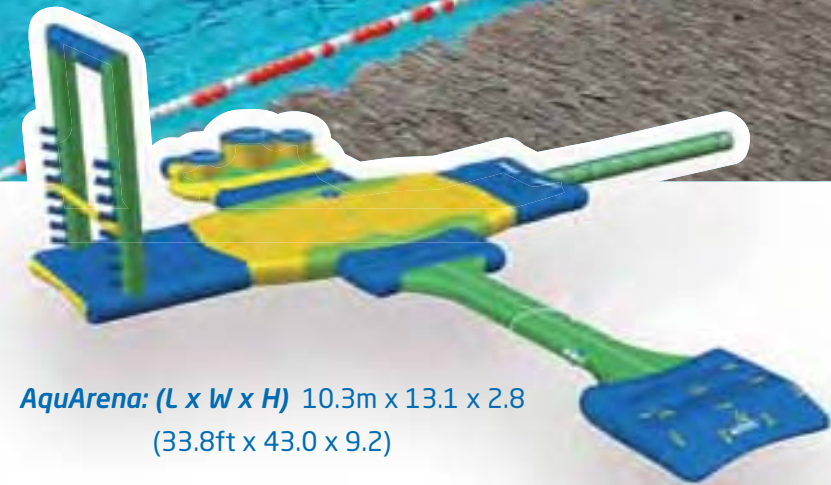

AquaTrack: (L x W x H) 16.5m x 2.0 x 1.5
(54.1ft x 6.6 x 4.9)

GO BLUE TEAM GO!

WIBIT SAFETY FEATURE:
Non-entrapment gaps
in all handles

*The AquaTrack, think of it
as a floating obstacle course.*

Designed for friendly competition and good old fashioned fun, the AquaTrack will push any child or adult to their limits! Are you ready?!

wibit™ AQUARENA

**ENDLESS ACTIVITIES.
SMILES GUARANTEED!**

AquArena: (L x W x H) 10.3m x 13.1 x 2.8
(33.8ft x 43.0 x 9.2)

GIRLS-*VS*-BOYS.

Who's up for a little friendly competition?

With the AquArena, you can challenge your opponent in a variety of events, including the High Jump, Long Jump and AquaDuel. You just better be ready to get wet!